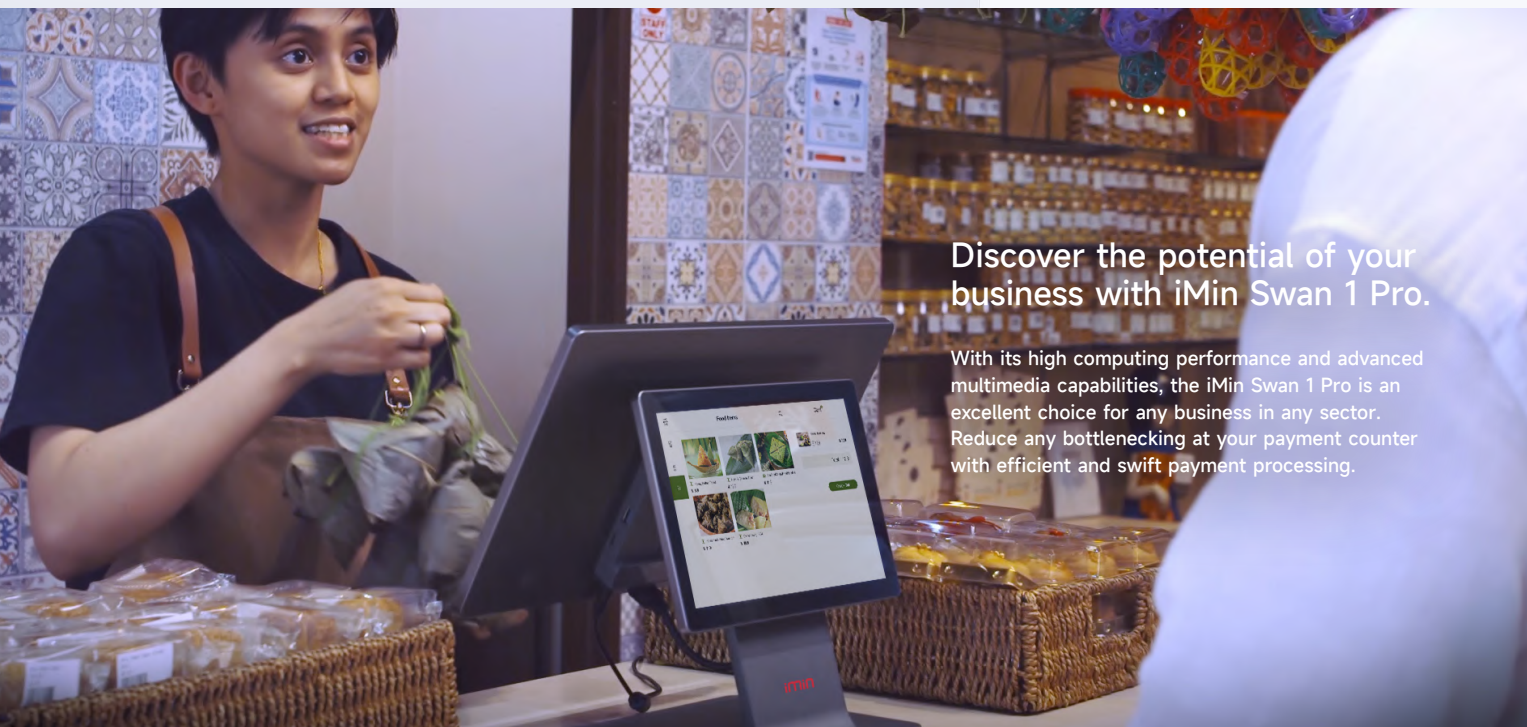

# iMin Swan 1 Pro Desktop POS

Our award winning iMin Swan 1 just got upgraded - with a processing performance of up to four times faster, sharper graphics, increased memory and AI computing to help you serve your customers faster and better.

**Product Design  
2023**

Discover the potential of your business with iMin Swan 1 Pro.

With its high computing performance and advanced multimedia capabilities, the iMin Swan 1 Pro is an excellent choice for any business in any sector. Reduce any bottlenecking at your payment counter with efficient and swift payment processing.